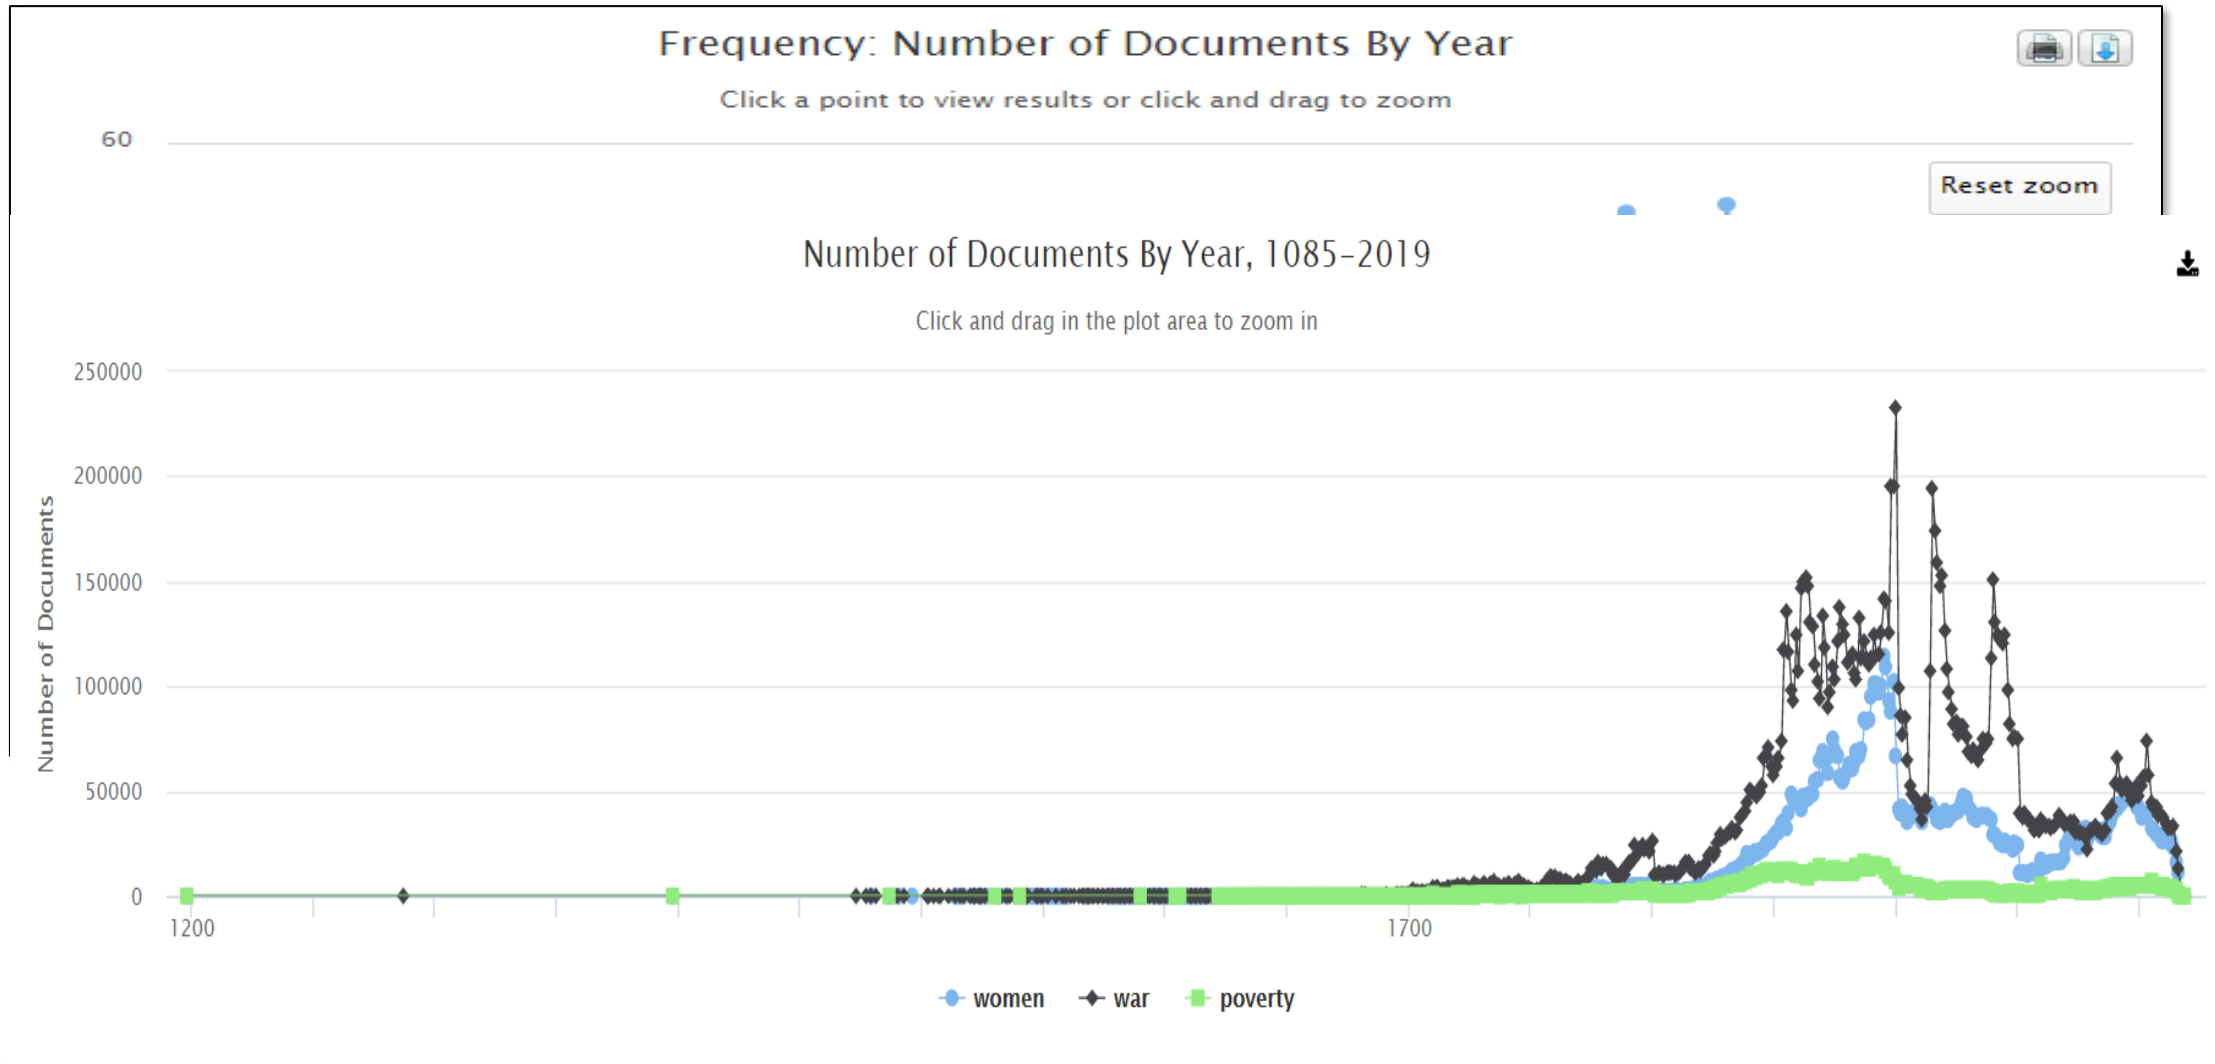

TERM FREQUENCY SUPPORTS RESEARCH