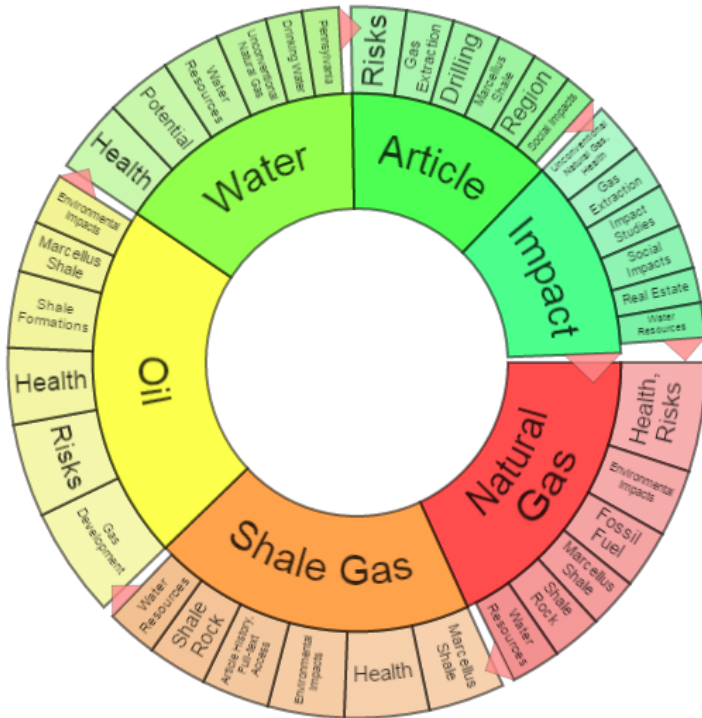

Find new topics or keywords and discover new connections

[View Search Results](#)

Search Terms: Basic Search (fracking)

Topic Finder

There are two ways to visualize below which words and subjects are found most often in the text of your search results.

Visualization: Wheel Tiles

[Reset](#) [Help](#)

Find new topics or keywords and discover new connections found in the top results.

[View Search Results](#)

Search Terms: Basic Search (fracking)

Topic Finder