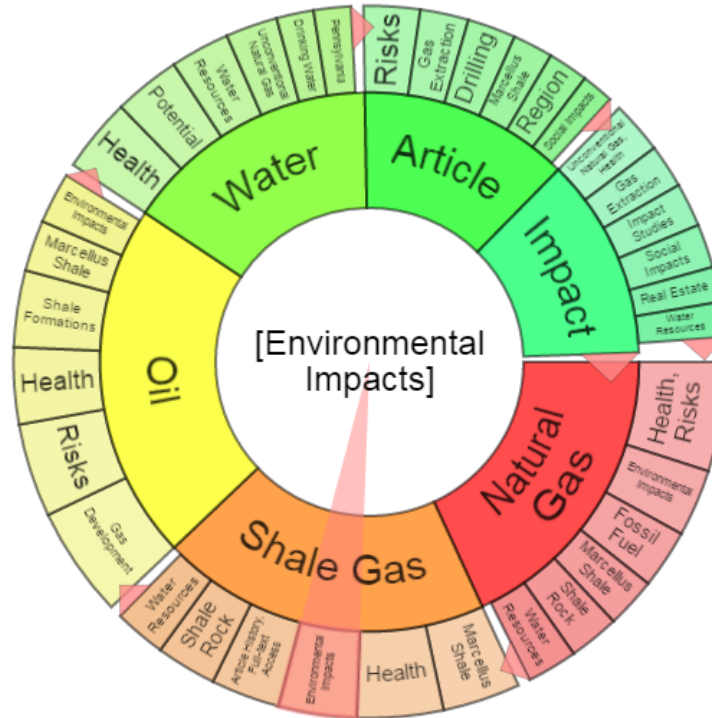

Find new topics or keywords and discover new connections

[View Search Results](#)

Search Terms: Basic Search (fracking)

Topic Finder

There are two ways to visualize below which words and subjects are found most often in the text of your search results.

Visualization: Wheel Tiles

[Reset](#) [Help](#)

Find new topics or keywords and discover new connections found in the top results.

[View Search Results](#)

Search Terms: Basic Search (fracking)

Topic Finder

There are two ways to visualize below which words and subjects are found most often in the text of your search results.

Visualization: Wheel Tiles

[Reset](#) [Help](#)

Results

Clicking on a topic wheel or tile narrows your original search results to the documents also containing that subject or term.