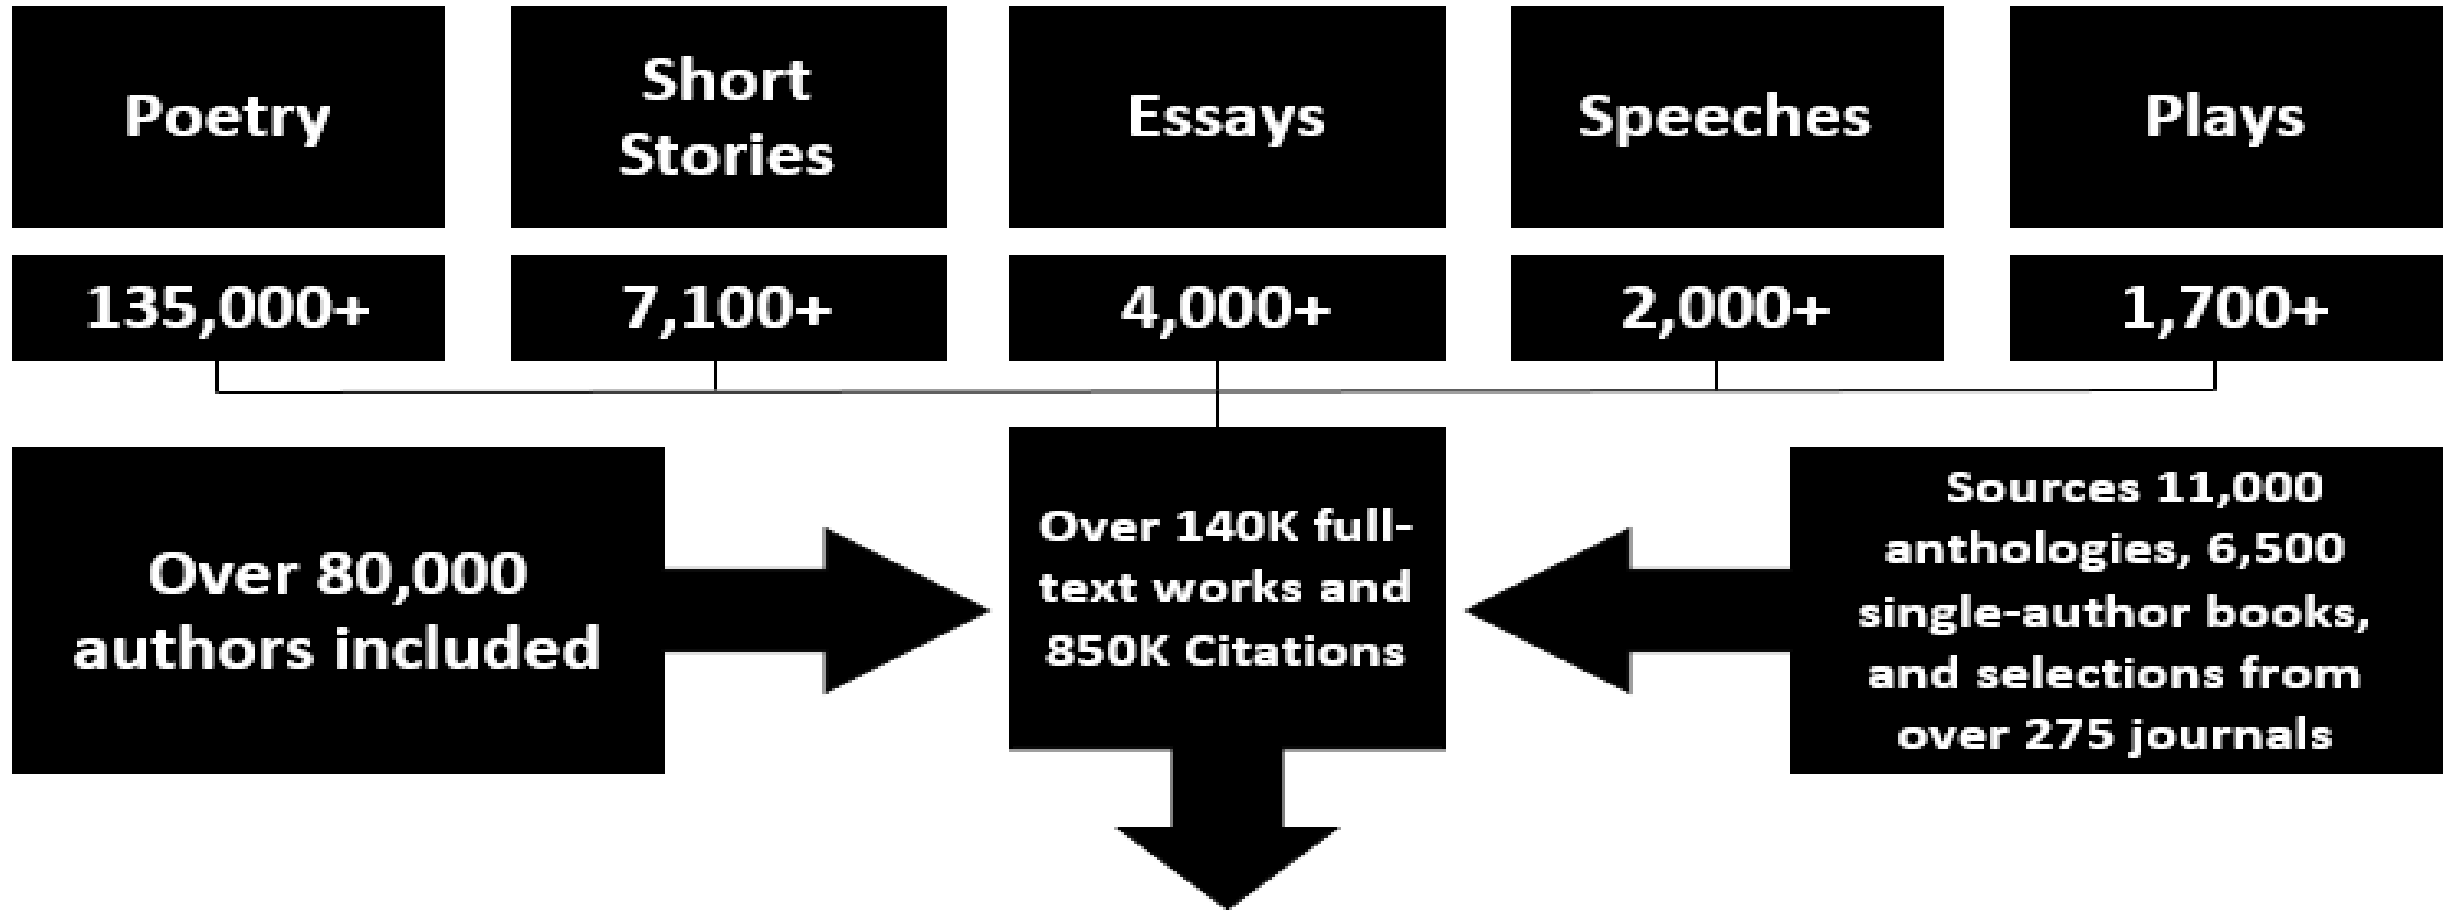

One of the broadest collections of full-text poetry and works of fiction on the web